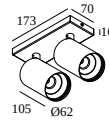

SPYCO ON 2 AC 92733 DIM8

28315 9228 B

AVAILABLE IN
BLACK 28315 9228 B
WHITE 28315 9228 W

 [View on website](#)

General info

LOCATION	indoor
INSTALLATION	Ceiling Surface mounted
INGRESS PROTECTION	IP20
WEIGHT (KG)	0.7
ADJUSTABILITY	0° to 90° swiveling, 350° rotatable
INFORMATION	REFLECTOR FL-33° BLACK version: INCL.SPY TUBE S B / WHITE version: INCL.SPY TUBE S W