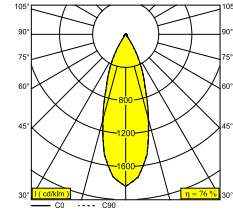

SPYCO ON 2 AC 92733 DIM8

28315 9228 B

AVAILABLE IN
BLACK 28315 9228 B
WHITE 28315 9228 W

 [View on website](#)

General info

LOCATION	indoor
INSTALLATION	Ceiling Surface mounted
INGRESS PROTECTION	IP20
WEIGHT (KG)	0.7
ADJUSTABILITY	0° to 90° swiveling, 350° rotatable
INFORMATION	REFLECTOR FL-33° BLACK version: INCL.SPY TUBE S B / WHITE version: INCL.SPY TUBE S W

Electrical info

ELECTRICAL	230V / 50-60Hz
CLASS	I
DIM TYPE	mains (phase cut-off)
ENERGY CLASS	F

Lightsource info

LIGHTSOURCE NAME	LED
LIGHTSOURCE	2 x (AC LED array 8W / CRI>90 (R9: 55) / 2700K / 597lm)
TM-30 VALUES	rf: 92 / Rg: 98
SDCM	SDCM3
RISKGROUP	RG1
LM80	L80B10 > 67000
BEAMANGLE	33°
LED TECHNICS (LIGHT SOURCE)	1194lm // 16W // 75lm/W
LED TECHNICS (LUMINAIRE)	904lm // 16W // 57lm/W